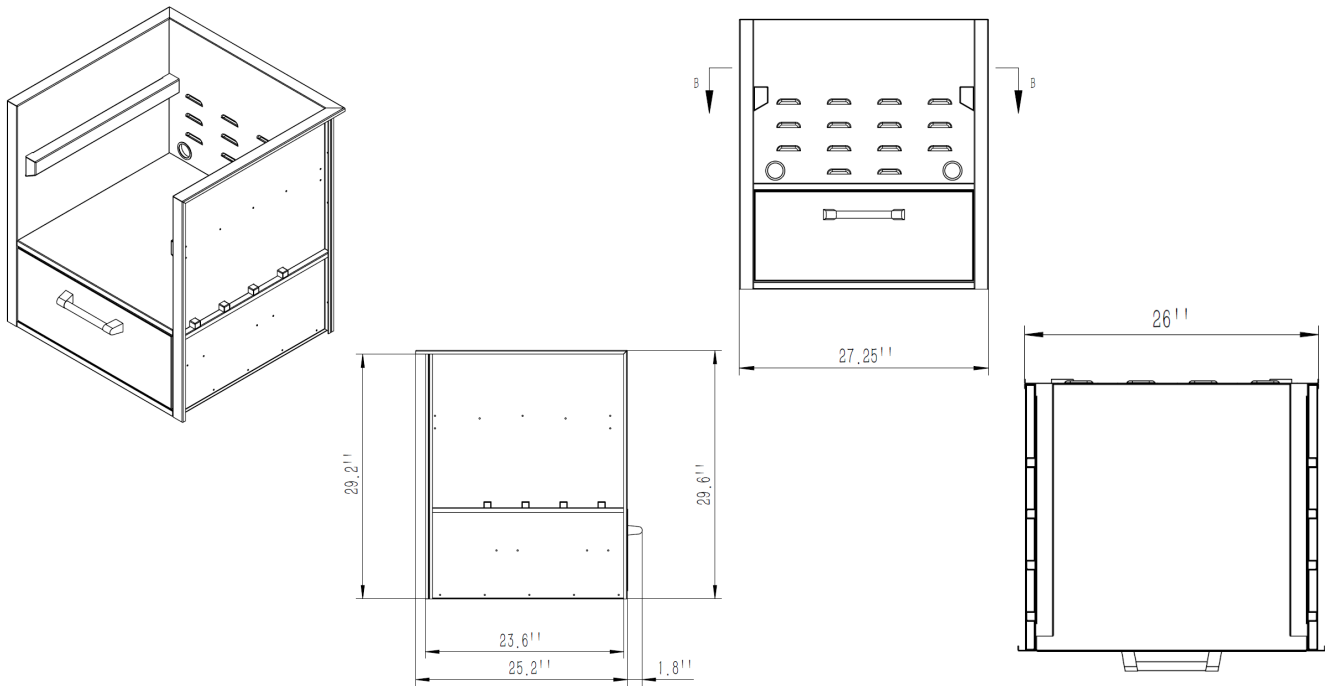

C1SLV INSTALL GUIDE

DIMENSIONAL RENDERINGS

Overall Product Dimensions			
Model No.	Height	Width	Depth
C1SLV	29.6"	27.25"	25.2"

Cutout Dimensions for Island			
Model No.	Height	Width	Depth
C1SLV	29.5"	26.25"	24"

Install Notes:

- ✓ For use with the Coyote C1PB Power Burner and C1CHCS Asado Cooker.
- ✓ Sleeve can be used for installations in combustible construction. Please follow combustible clearance requirements in the appliance owners manual.
- ✓ Drawer Interior Dimensions: 23"W x 24"D x 8.75"H
- ✓ These specs are accurate but we always suggest having the product physically on site to ensure full understanding of how this product will coordinate with your build.