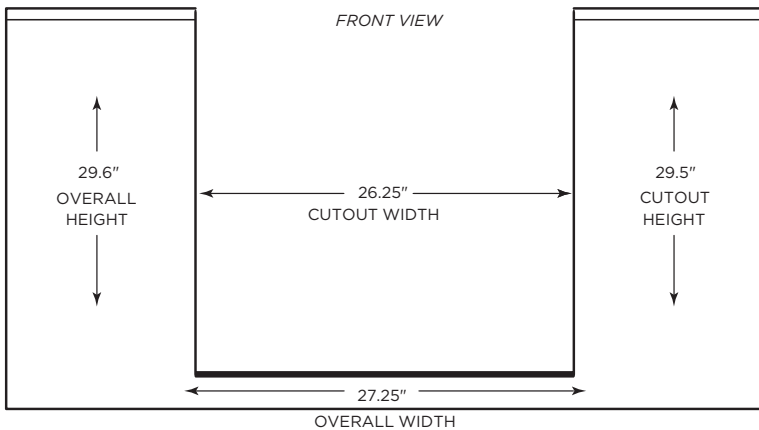

C1SLV INSTALL GUIDE

DIMENSIONAL RENDERINGS

Overall Product Dimensions			
Model No.	Height	Width	Depth
C1SLV	29.6"	27.25"	25.2"

Cutout Dimensions for Island			
Model No.	Height	Width	Depth
C1SLV	29.5"	26.25"	24"

Install Notes:

- ✓ For use with the Coyote C1PB Power Burner and C1CHCS Asado Cooker.
- ✓ Sleeve can be used for installations in combustible construction. Please follow combustible clearance requirements in the appliance owners manual.
- ✓ Drawer Interior Dimensions: 23"W x 24"D x 8.75"H
- ✓ These specs are accurate but we always suggest having the product physically on site to ensure full understanding of how this product will coordinate with your build.