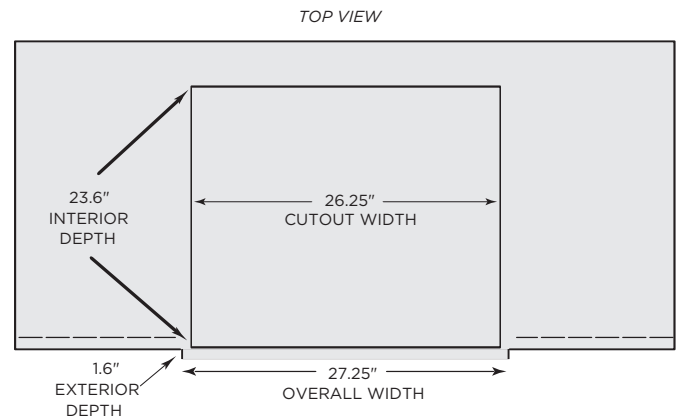

C1SLV INSTALL GUIDE

DIMENSIONAL RENDERINGS

Overall Product Dimensions			
Model No.	Height	Width	Depth
C1SLV	29.6"	27.25"	25.2"

Cutout Dimensions for Island			
Model No.	Height	Width	Depth
C1SLV	29.5"	26.25"	24"

Install Notes:

- ✓ For use with the Coyote C1PB Power Burner and C1CHCS Asado Cooker.
- ✓ Sleeve can be used for installations in combustible construction. Please follow combustible clearance requirements in the appliance owners manual.
- ✓ Drawer Interior Dimensions: 23"W x 24"D x 8.75"H
- ✓ These specs are accurate but we always suggest having the product physically on site to ensure full understanding of how this product will coordinate with your build.